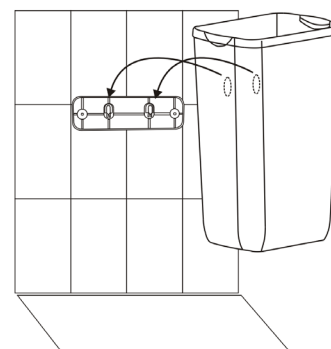

The bin is made of three parts: base, cover and holder for the bin liner. Elegant and versatile, it comes with wall support (the fixing kit is included) and can also be used as a free-standing bin, to suit your space and needs.

INTEGRATED HYGIENE SOLUTIONS

Technical Specifications

CAPACITY 43L

BASE	COVER
HEIGHT	HEIGHT
500mm	110mm
WIDTH	WIDTH
400mm	400mm
DEPTH	DEPTH
280mm	280mm
WEIGHT	WEIGHT
1.65kg	0.53kg

Materials

Polypropylene (PP)

Consumable

Tiger liner bags

Packaging

The bin is packed into carton holding six units.

Product	Packed	Quantity per	Weight	Packed Weight	Measurements
Waste bin base	Carton	6	1.65 kg (3.64 lb)	10.25 kg (22.60 lb)	535 x 430 x 705 mm (47.2 x 16.9 x 27.7 in)
	Pallet	72			1200 x 1000 x 2220 mm (47.2 x 39.4 x 87.4 in)
Waste bin cover	Carton	6	0.53 kg (1.17 lb)	4.05 kg (8.93 lb)	445 x 430 x 310 mm (17.5 x 16.9 x 12.2 in)
	Euro Pallet	180			1200 x 800 x 2250 mm (47.2 x 31.5 x 88.6 in)
Waste Bin Support	Carton	6	0.08 kg (0.18 lb)	0.88 kg (1.94 lb)	330 x 150 x 400 mm (13 x 5.9 x 15.7 in)
	Euro Pallet	576			1200 x 800 x 2100 mm (47.2 x 31.5 x 82.7 in)

Wall mounting

The White bin comes with a fixing kit to mount it to a wall. For use as a free-standing bin, just place the cover to hide the fixing holes on the base.

Kennedy Hygiene Products Limited

Brookside, Uckfield, East Sussex, United Kingdom TN22 1YA