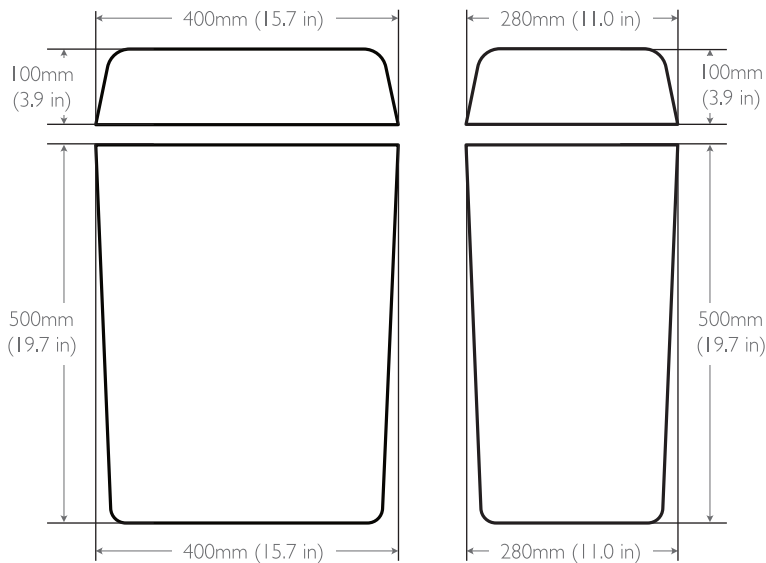

The bin is made of three parts: base, cover and holder for the bin liner. Elegant and versatile, it comes with wall support (the fixing kit is included) and can also be used as a free-standing bin, to suit your space and needs.

Maximum hygiene

- Snap-in removable cover for easy cleaning
- Strong bin liners (tiger bags), suitable for various types of waste

End user satisfaction & image

- Open top design for easy disposal of waste
- Aesthetic cover designed to hide the contents of the bin
- Robust plastic body to withstand heavy daily use

INTEGRATED HYGIENE SOLUTIONS

Technical Specifications

CAPACITY 43L

BASE	COVER
HEIGHT	HEIGHT
500mm	110mm
WIDTH	WIDTH
400mm	400mm
DEPTH	DEPTH
280mm	280mm
WEIGHT	WEIGHT
1.65kg	0.53kg

Materials

Polypropylene (PP)

Consumable

Tiger liner bags

Packaging

The bin is packed into carton holding six units.

Product	Packed	Quantity per	Weight	Packed Weight	Measurements
Waste bin base	Carton	6	1.65 kg (3.64 lb)	10.25 kg (22.60 lb)	535 x 430 x 705 mm (47.2 x 16.9 x 27.7 in)
	Pallet	72			1200 x 1000 x 2220 mm (47.2 x 39.4 x 87.4 in)
Waste bin cover	Carton	6	0.53 kg (1.17 lb)	4.05 kg (8.93 lb)	445 x 430 x 310 mm (17.5 x 16.9 x 12.2 in)
	Euro Pallet	180			1200 x 800 x 2250 mm (47.2 x 31.5 x 88.6 in)
Waste Bin Support	Carton	6	0.08 kg (0.18 lb)	0.88 kg (1.94 lb)	330 x 150 x 400 mm (13 x 5.9 x 15.7 in)
	Euro Pallet	576			1200 x 800 x 2100 mm (47.2 x 31.5 x 82.7 in)