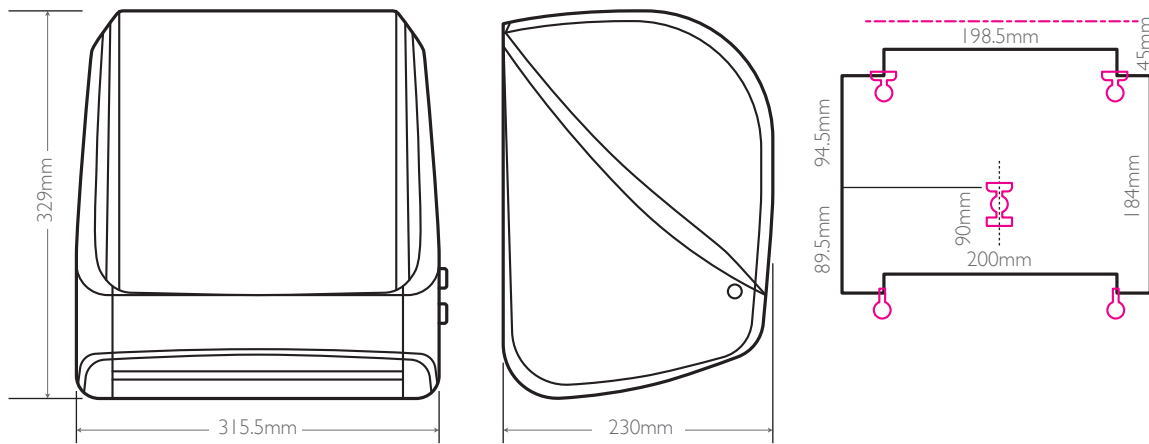

INTEGRATED HYGIENE SOLUTIONS

* Depending on paper specification

Technical Specifications

HEIGHT

329 mm (13 in)

WIDTH

315.5 mm (12.4 in)

DEPTH

230 mm (9 in)

FIXING POINTS

Ø : 6mm (0.2 in)

Consumables

Pod has been designed to take a variety of paper rolls with the following specification range:

- Core diameter: 38 mm
- Roll width: up to 210 mm
- Roll diameter: up to 200 mm