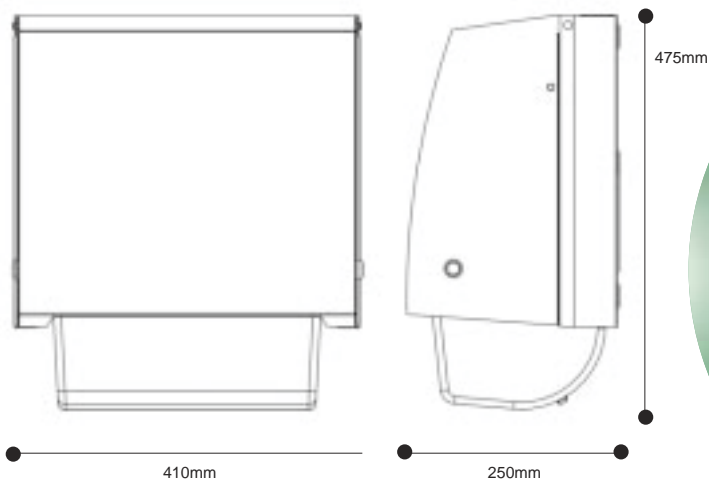

* Source ETSA lifecycle analysis study 2007

For more information
www.kennedy-hygiene.co.uk

Kennedy

INTEGRATED HYGIENE SOLUTIONS

INTEGRA

Best selling cotton roller towel cabinet

Packaging info

	Pallet Type	Packed	Qty Per	Weight/Kg	Measurement cm
INTEGRA		Carton	2	13.37	51 x 42 x 38
	Cab.Plt.	Pallet	60	421	130 x 100 x 204

Technical drawings

Materials: Back plate made from steel and painted black. Front cover and various internal parts made from ABS and other engineering thermoplastics.

Packing: Two cabinets are packed into a double wall carton.