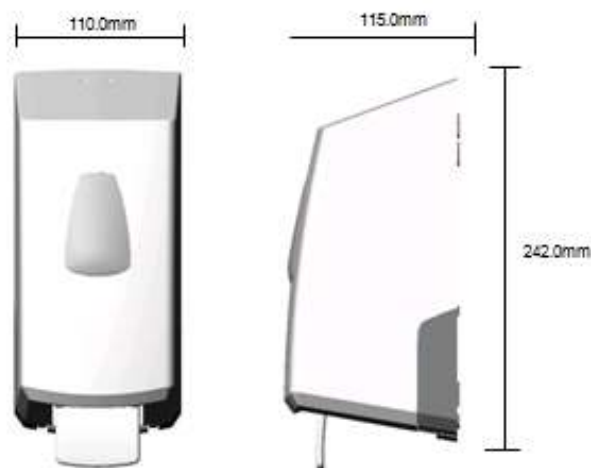

Technical drawings

Materials: Constructed fully from recyclable thermoplastics

Packing: Individual units are packed in a polythene bag. Twelve units are packed in a carton.