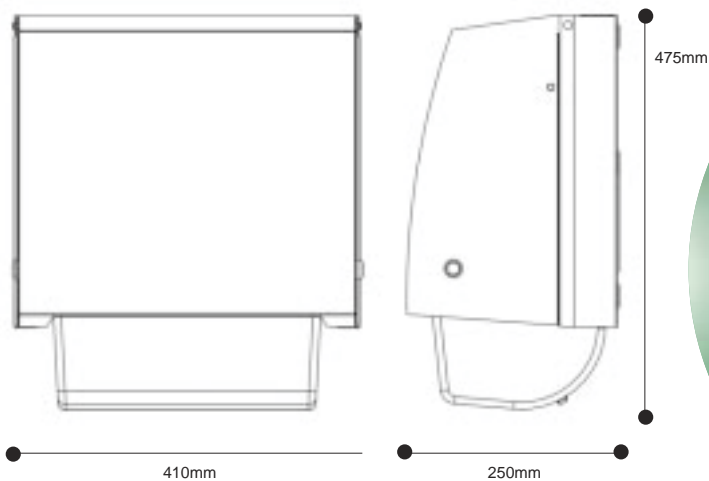

* Source ETSA lifecycle analysis study 2007

For more information
www.kennedy-hygiene.co.uk

Kennedy

INTEGRATED HYGIENE SOLUTIONS

INTEGRA

Best selling cotton roller towel cabinet

Packaging info

	Pallet Type	Packed	Qty Per	Weight/Kg	Measurement cm
INTEGRA		Carton	2	13.37	51 x 42 x 38
	Cab.Plit.	Pallet	60	421	130 x 100 x 204

Technical drawings

Materials: Back plate made from steel and painted black. Front cover and various internal parts made from ABS and other engineering thermoplastics.

Packing: Two cabinets are packed into a double wall carton.